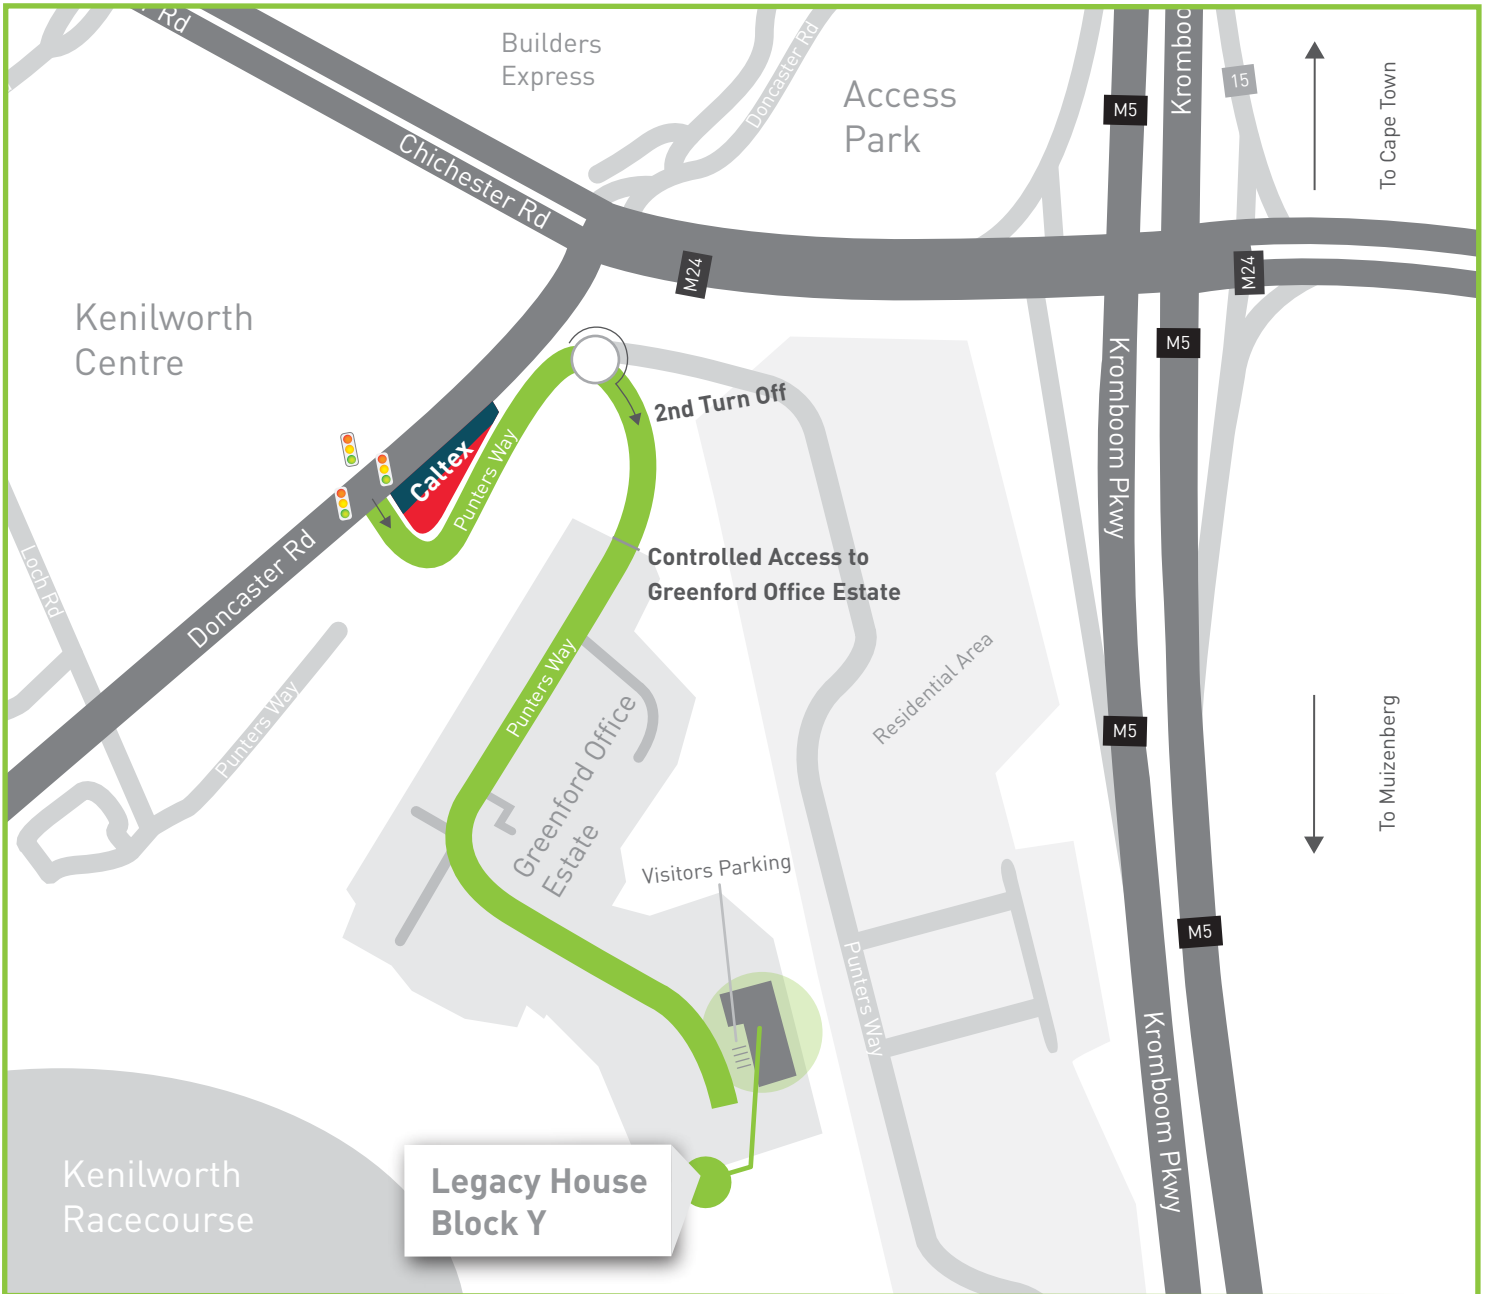

INDEPENDENT SPECIALIST ADVICE

Legacy House, Block Y
Greenford Office Estate
Punters Way
Kenilworth, 7708

T 021 671 1438
F 021 671 1026
E receptioncpt@legacyfs.co.za
www.legacyfs.co.za